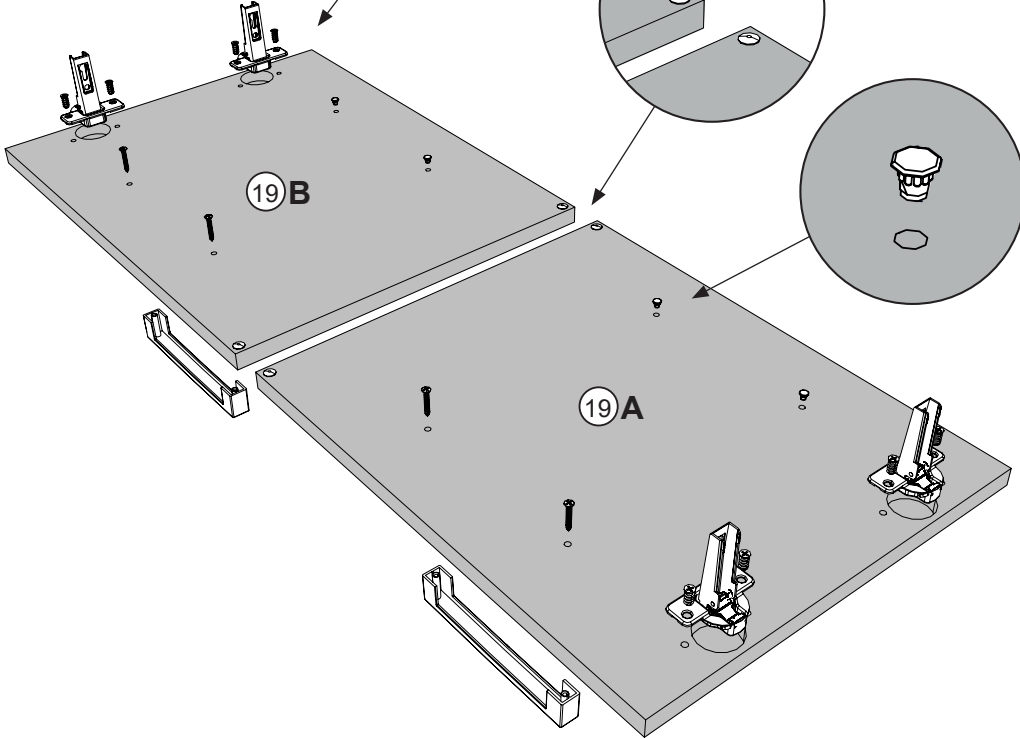

22

AB

x4

1.3cm

FOPB

x8

x2

x2

OO

x4

19 B

19 A