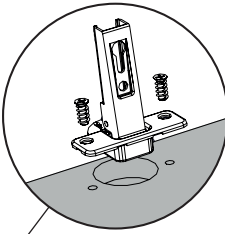

22

AB

x4

1.3cm

FOPB

x8

x2

x2

OO

x4

19 B

19 A